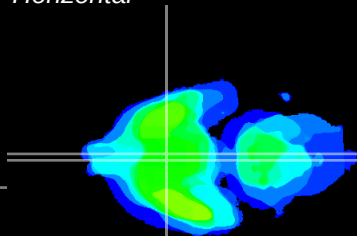

Coronal

Sagittal-R

Sagittal-L

ViBrism: CX06114
Horizontal

SCN