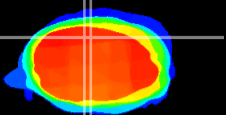

Coronal

Sagittal-R

Sagittal-L

ViBrism: CX06116
Horizontal

Cb vermis