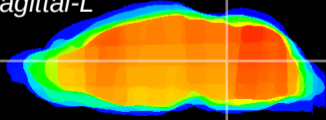

Coronal

Sagittal-R

Sagittal-L

ViBrism: CX06116
Horizontal

Tg