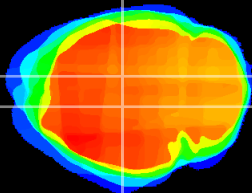

Coronal

Sagittal-R

Sagittal-L

ViBrism: CX06117
Horizontal

DG