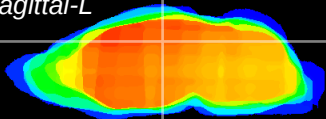

Coronal

Sagittal-R

Sagittal-L

ViBrism: CX06117
Horizontal

DG