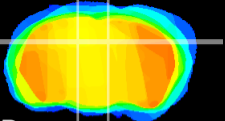

Coronal

Sagittal-R

Sagittal-L

ViBrism: CX06130
Horizontal

DG