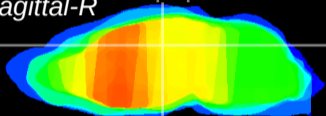

Coronal

Sagittal-R

Sagittal-L

ViBrism: CX06130
Horizontal

DG