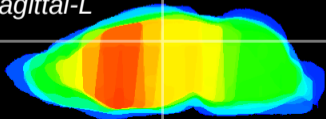

Coronal

Sagittal-R

Sagittal-L

ViBrism: CX06130
Horizontal

DG