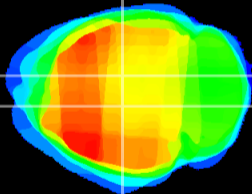

Coronal

Sagittal-R

Sagittal-L

ViBrism: CX06130
Horizontal

DG