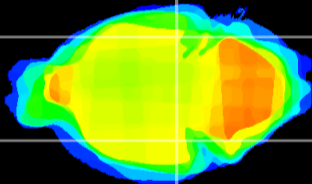

Coronal

Sagittal-R

Sagittal-L

ViBrism: CX06133
Horizontal

ventral S