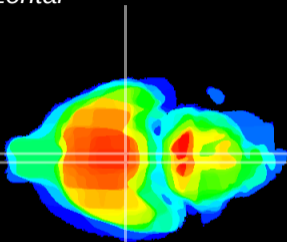

Coronal

Sagittal-R

Sagittal-L

ViBrism: CX06137
Horizontal

VMH