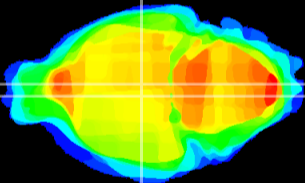

Coronal

Sagittal-R

Sagittal-L

ViBrism: CX06138
Horizontal

DM