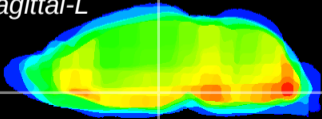

Coronal

Sagittal-R

Sagittal-L

ViBrism: CX06138
Horizontal

DM