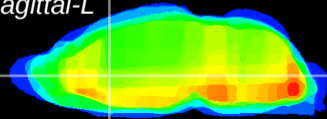

Coronal

Sagittal-R

Sagittal-L

ViBrism: CX06138
Horizontal

LS