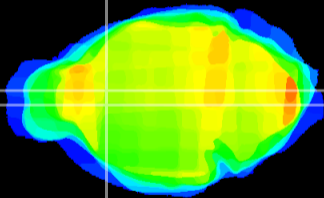

Coronal

Sagittal-R

Sagittal-L

ViBrism: CX06138
Horizontal

LS