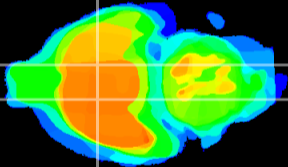

Coronal

Sagittal-R

Sagittal-L

ViBrism: CX06139
Horizontal

LH