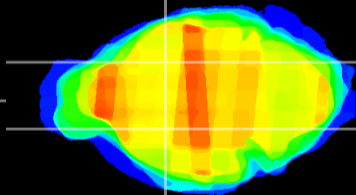

Coronal

Sagittal-R

Sagittal-L

ViBrism: CX06140
Horizontal

GP