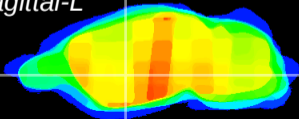

Coronal

Sagittal-R

Sagittal-L

ViBrism: CX06140
Horizontal

GP