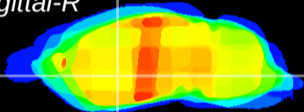

Coronal

Sagittal-R

Sagittal-L

ViBrism: CX06140
Horizontal

GP