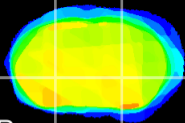

Coronal

Sagittal-R

Sagittal-L

ViBrism: CX06140
Horizontal

GP