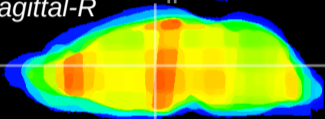

Coronal

Sagittal-R

Sagittal-L

ViBrism: CX06140
Horizontal

MD