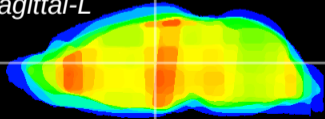

Coronal

Sagittal-R

Sagittal-L

ViBrism: CX06140
Horizontal

MD