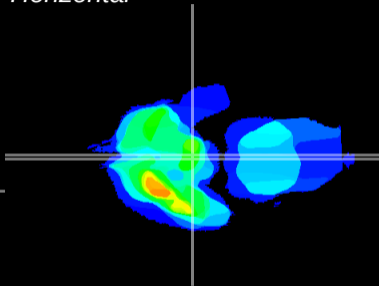

Coronal

Sagittal-R

Sagittal-L

ViBrism: CX06140
Horizontal

ME