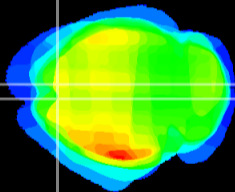

Coronal

Sagittal-R

Sagittal-L

ViBrism: CX06142
Horizontal

Cx motor