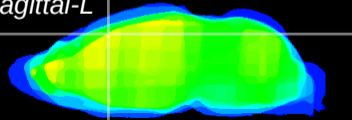

Coronal

Sagittal-R

Sagittal-L

ViBrism: CX06142
Horizontal

Cx motor