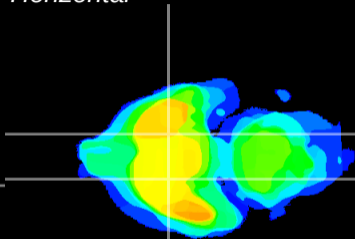

Coronal

Sagittal-R

Sagittal-L

ViBrism: CX06143
Horizontal

S0