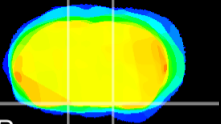

Coronal

Sagittal-R

Sagittal-L

ViBrism: CX06143
Horizontal

S0