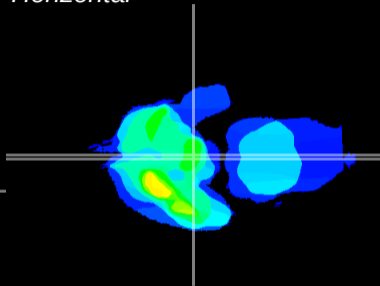

Coronal

Sagittal-R

Sagittal-L

ViBrism: CX06148
Horizontal

ME