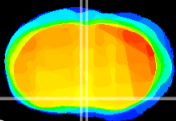

Coronal

Sagittal-R

Sagittal-L

ViBrism: CX06148
Horizontal

MPA