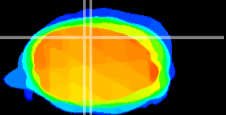

Coronal

Sagittal-R

Sagittal-L

ViBrism: CX06158  
Horizontal

Cb vermis