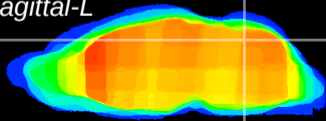

Coronal

Sagittal-R

Sagittal-L

ViBrism: CX06158  
Horizontal

Cb vermis