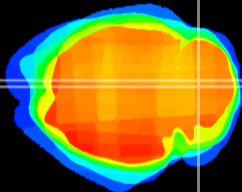

Coronal

Sagittal-R

Sagittal-L

ViBrism: CX06158  
Horizontal

Cb vermis