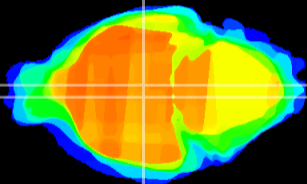

Coronal

Sagittal-R

Sagittal-L

ViBrism: CX06165
Horizontal

DM