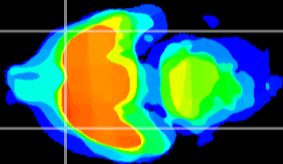

Coronal

Sagittal-R

Sagittal-L

ViBrism: CX06177
Horizontal

Pir