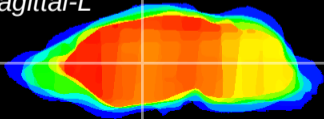

Coronal

Sagittal-R

Sagittal-L

ViBrism: CX06177
Horizontal

VA/VL