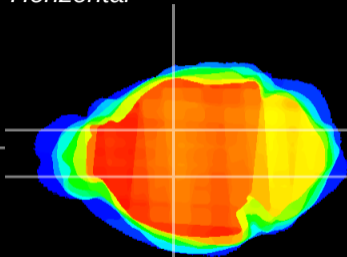

Coronal

Sagittal-R

Sagittal-L

ViBrism: CX06177
Horizontal

VA/VL