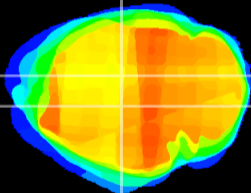

Coronal

Sagittal-R

Sagittal-L

ViBrism: CX06183
Horizontal

DG