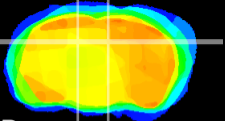

Coronal

Sagittal-R

Sagittal-L

ViBrism: CX06183
Horizontal

DG