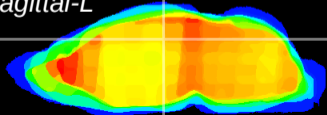

Coronal

Sagittal-R

Sagittal-L

ViBrism: CX06183
Horizontal

DG