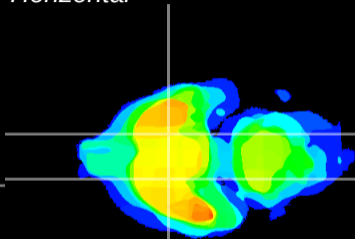

Coronal

Sagittal-R

Sagittal-L

ViBrism: CX06183
Horizontal

S0