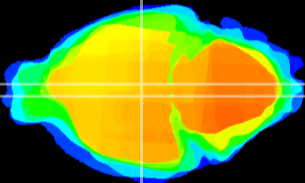

Coronal

Sagittal-R

Sagittal-L

ViBrism: CX06184
Horizontal

DM