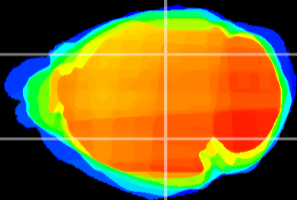

Coronal

Sagittal-R

Sagittal-L

ViBrism: CX06184
Horizontal

LG