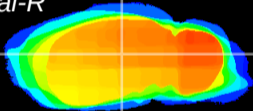

Coronal

Sagittal-R

Sagittal-L

ViBrism: CX06184
Horizontal

LG