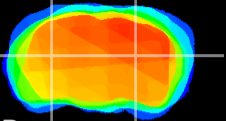

Coronal

Sagittal-R

Sagittal-L

ViBrism: CX06184
Horizontal

LG