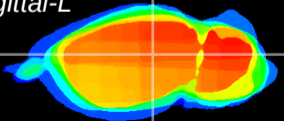

Coronal

Sagittal-R

Sagittal-L

ViBrism: CX06184
Horizontal

LG