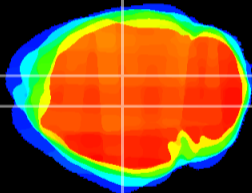

Coronal

Sagittal-R

Sagittal-L

ViBrism: CX06187
Horizontal

DG