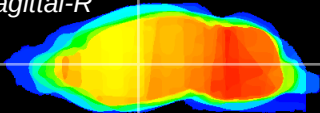

Coronal

Sagittal-R

Sagittal-L

ViBrism: CX06188
Horizontal

VA/VL