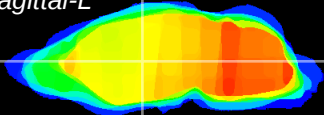

Coronal

Sagittal-R

Sagittal-L

ViBrism: CX06188
Horizontal

VA/VL