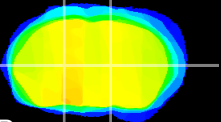

Coronal

Sagittal-R

Sagittal-L

ViBrism: CX06188
Horizontal

VA/VL