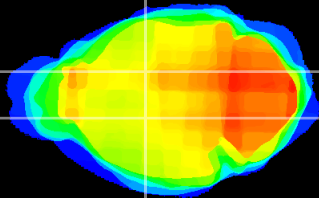

Coronal

Sagittal-R

Sagittal-L

ViBrism: CX06188
Horizontal

VA/VL