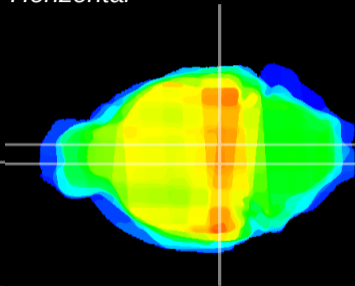

Coronal

Sagittal-R

Sagittal-L

ViBrism: CX06190
Horizontal

VTA