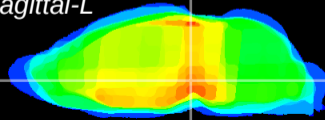

Coronal

Sagittal-R

Sagittal-L

ViBrism: CX06190
Horizontal

VTA