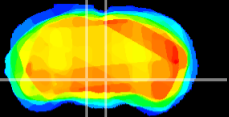

Coronal

Sagittal-R

Sagittal-L

ViBrism: CX06190
Horizontal

VTA