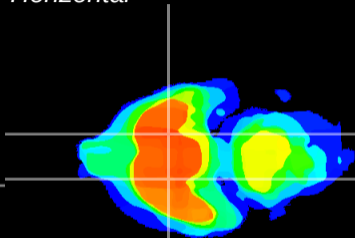

Coronal

Sagittal-R

Sagittal-L

ViBrism: CX06192
Horizontal

S0