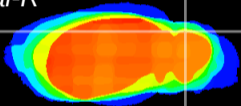

Coronal

Sagittal-R

Sagittal-L

ViBrism: CX06195
Horizontal

Cb lobe