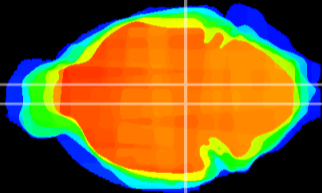

Coronal

Sagittal-R

Sagittal-L

ViBrism: CX06195
Horizontal

VTA