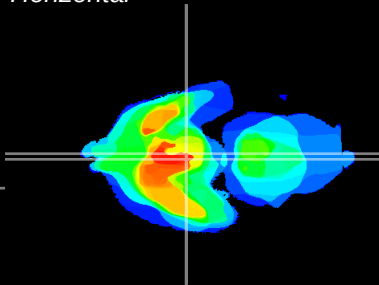

Coronal

Sagittal-R

Sagittal-L

ViBrism: CX06202
Horizontal

Arc