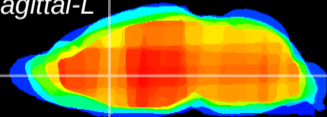

Coronal

Sagittal-R

Sagittal-L

ViBrism: CX06214
Horizontal

LS