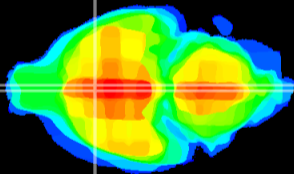

Coronal

Sagittal-R

Sagittal-L

ViBrism: CX06218
Horizontal

MPA