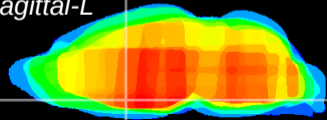

Coronal

Sagittal-R

Sagittal-L

ViBrism: CX06218
Horizontal

MPA