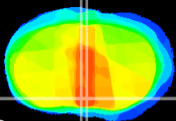

Coronal

Sagittal-R

Sagittal-L

ViBrism: CX06218
Horizontal

MPA