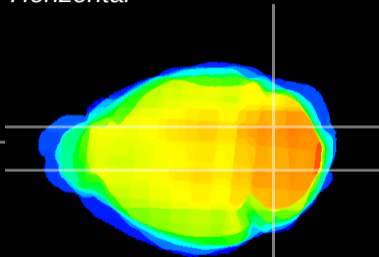

Coronal

Sagittal-R

Sagittal-L

ViBrism: CX06224  
Horizontal

Cb nucleus