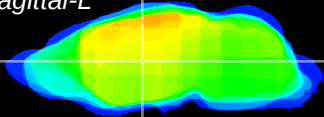

Coronal

Sagittal-R

Sagittal-L

ViBrism: CX06226
Horizontal

VA/VL