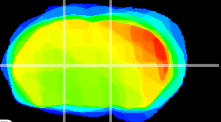

Coronal

Sagittal-R

Sagittal-L

ViBrism: CX06226
Horizontal

VA/VL