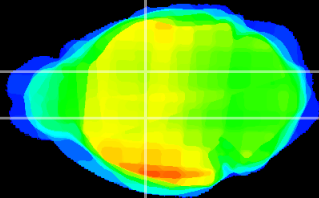

Coronal

Sagittal-R

Sagittal-L

ViBrism: CX06226
Horizontal

VA/VL