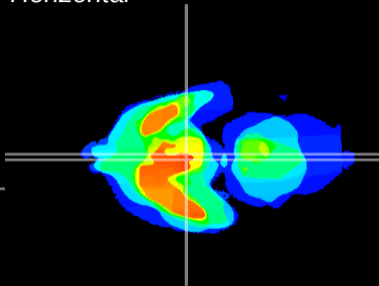

Coronal

Sagittal-R

Sagittal-L

ViBrism: CX06232
Horizontal

Arc