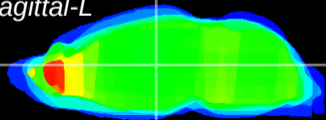

Coronal

Sagittal-R

Sagittal-L

ViBrism: CX06234
Horizontal

MD