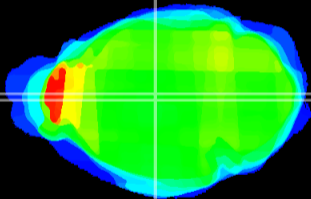

Coronal

Sagittal-R

Sagittal-L

ViBrism: CX06234
Horizontal

MD