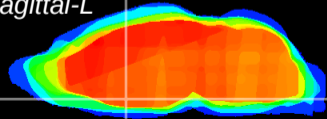

Coronal

Sagittal-R

Sagittal-L

ViBrism: CX06237
Horizontal

MPA