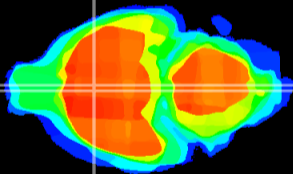

Coronal

Sagittal-R

Sagittal-L

ViBrism: CX06237
Horizontal

MPA