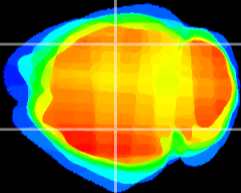

Coronal

Sagittal-R

Sagittal-L

ViBrism: CX06239
Horizontal

CA2/CA3