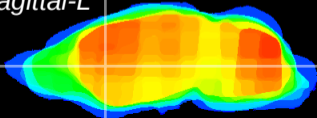

Coronal

Sagittal-R

Sagittal-L

ViBriSM: CX06239  
Horizontal

CPU medial