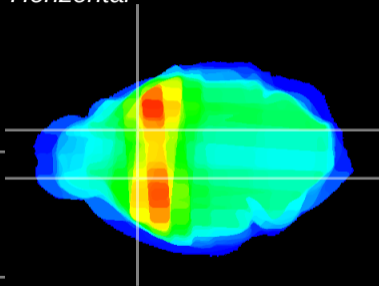

Coronal

Sagittal-R

Sagittal-L

ViBriSM: CX06243
Horizontal

CPU medial