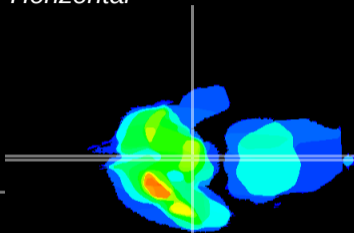

Coronal

Sagittal-R

Sagittal-L

ViBrism: CX06244
Horizontal

ME