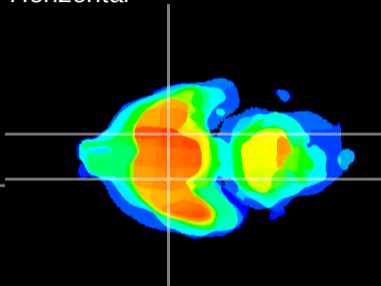

Coronal

Sagittal-R

Sagittal-L

ViBrism: CX06244  
Horizontal

S0