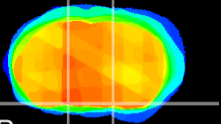

Coronal

Sagittal-R

Sagittal-L

ViBrism: CX06244  
Horizontal

S0