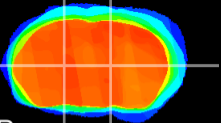

Coronal

Sagittal-R

Sagittal-L

ViBrism: CX06261
Horizontal

VA/VL