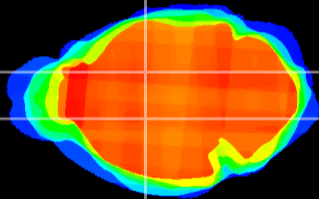

Coronal

Sagittal-R

Sagittal-L

ViBrism: CX06261
Horizontal

VA/VL