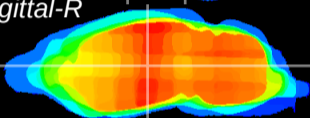

Coronal

Sagittal-R

Sagittal-L

ViBrism: CX06262
Horizontal

VPM/VPL