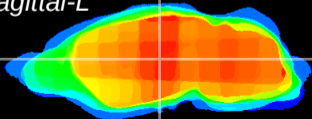

Coronal

Sagittal-R

Sagittal-L

ViBrism: CX06262
Horizontal

VPM/VPL