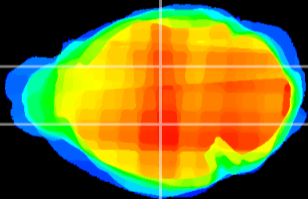

Coronal

Sagittal-R

Sagittal-L

ViBrism: CX06262
Horizontal

VPM/VPL