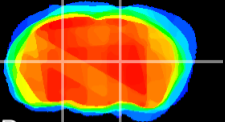

Coronal

Sagittal-R

Sagittal-L

ViBrism: CX06262
Horizontal

VPM/VPL