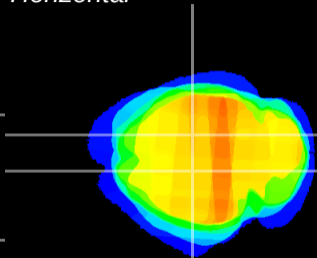

Coronal

Sagittal-R

Sagittal-L

ViBrism: CX06268
Horizontal

CA1