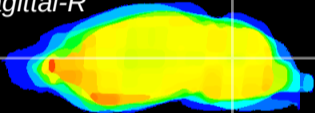

Coronal

Sagittal-R

Sagittal-L

ViBrism: CX06275
Horizontal

Cb nucleus