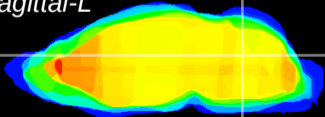

Coronal

Sagittal-R

Sagittal-L

ViBrism: CX06275
Horizontal

Cb nucleus