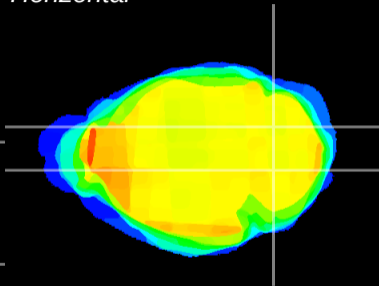

Coronal

Sagittal-R

Sagittal-L

ViBrism: CX06275
Horizontal

Cb nucleus