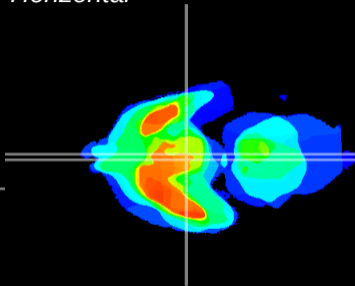

Coronal

Sagittal-R

Sagittal-L

ViBrism: CX06282
Horizontal

Arc