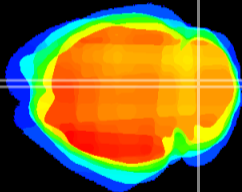

Coronal

Sagittal-R

Sagittal-L

ViBrism: CX06291
Horizontal

Cb vermis